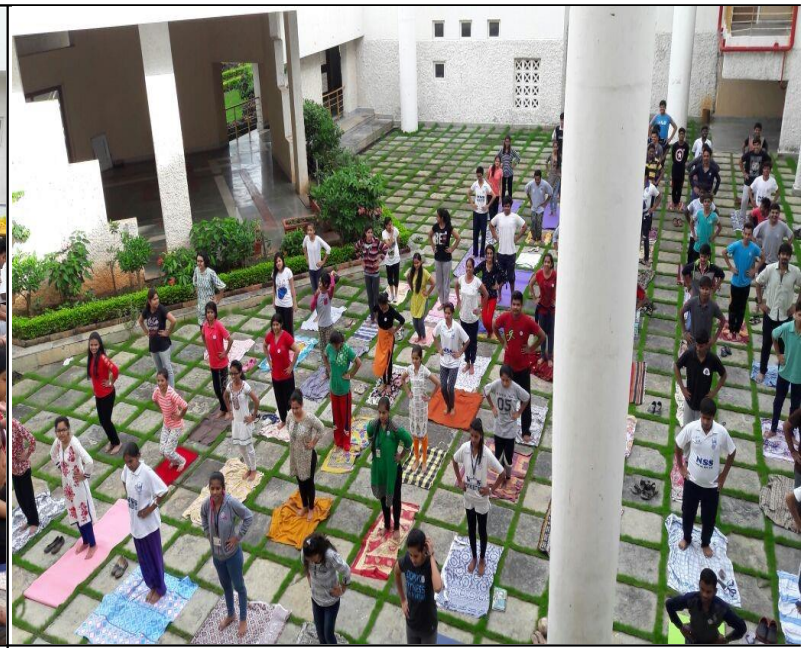

Yoga Divas Program – University of Mumbai